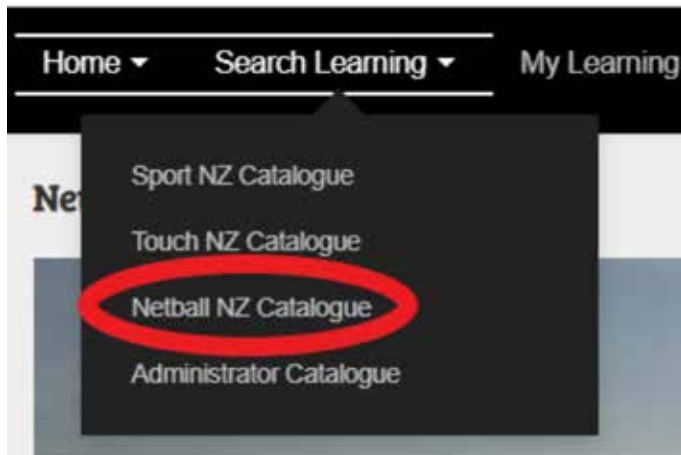

English (GB) In progress Online course

Recommended learning

Step 5: User Profile

To update your 'User profile', 'change your password' or see the 'Terms of Use' click on the button outlined below.

NETBALL NEW ZEALAND
POITARANHITI AOTEAROA

Home Search Learning My Learning Sign out

Step 6: Search Learning

To find a course, start by clicking on the 'Search Learning' button found in the top navigation bar.

Next, click on the 'Netball NZ Catalogue' as circled below.