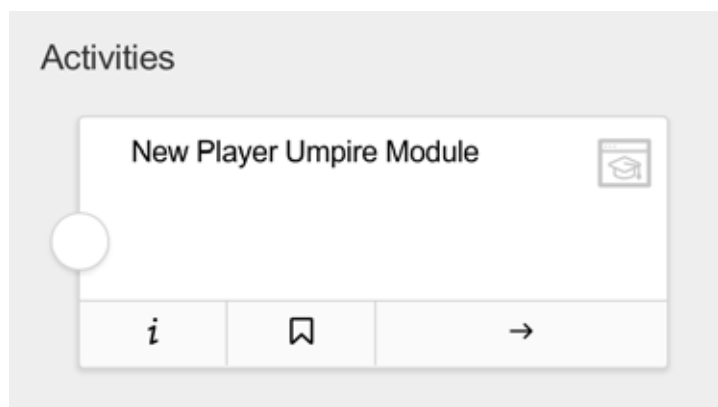

1. Entering the name as a search term in the search bar
2. Select it from the courses on display

Step 8: Starting the Course

Click on the Learning to Umpire Course and click on **“Enrol”**.

Click on the white space with the title **“New Player Umpire Module”**.